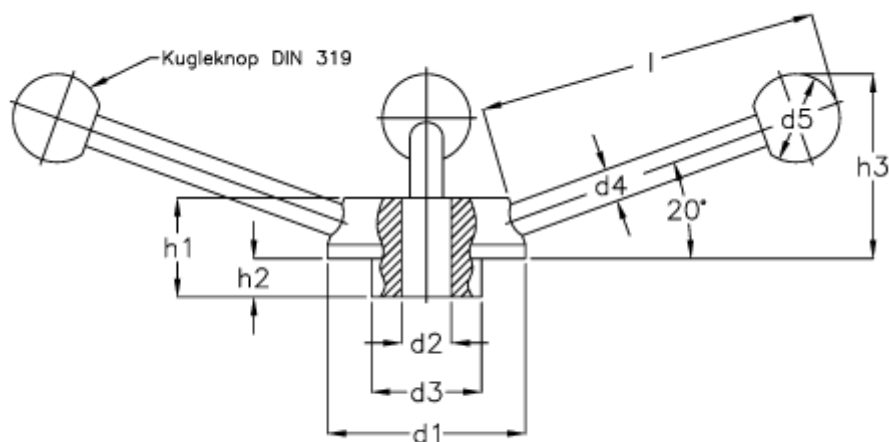

Article number: 20472270K

Description: E+G Handwheel  
GN 213-80-K 20

## Measures

$d1 = 80$   
 $d2 = B 20$   
 $d3 = 44$   
 $d4 = 14$   
 $d5 = 35$   
 $H1 = 40$   
 $H2 = 16$   
 $l = 138$